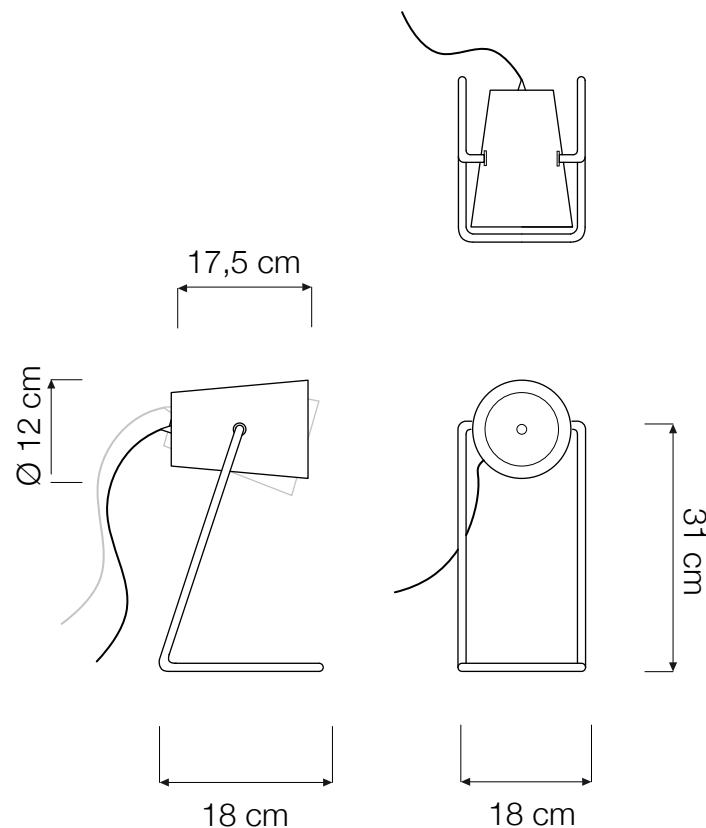

PAINT T TABLE LAMP

Paint T (Ø 12 cm x 17,5 cm) max 30W | E14 (230V) - E12 (120V)
LED bulbs compatible | rec. LED 6W

Led color temperature recommended:
neutral white 4200 °K / warm white 2700 °K

MATERIALS